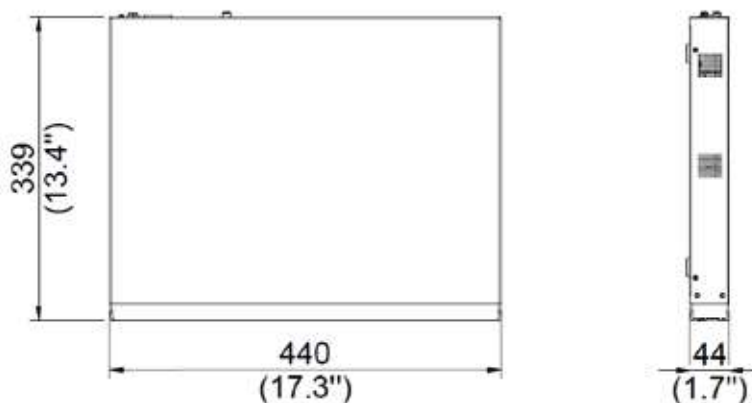

Dimensions