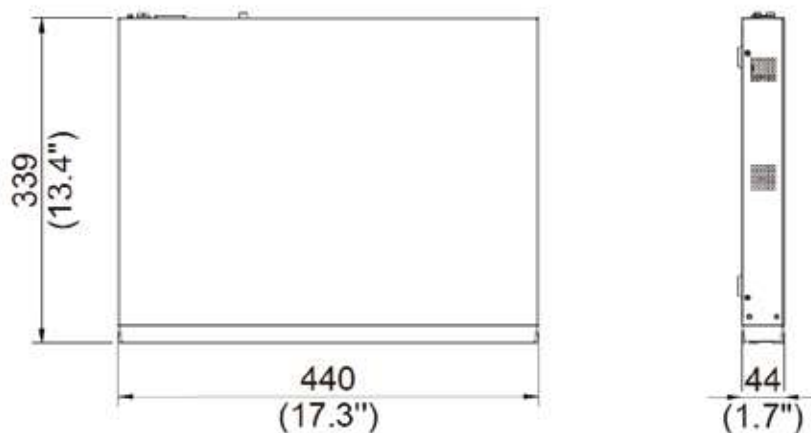

Dimensions