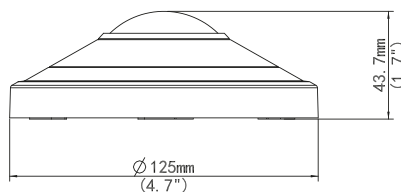

Dimensions