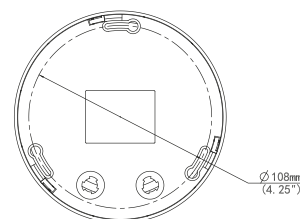

Dimensions