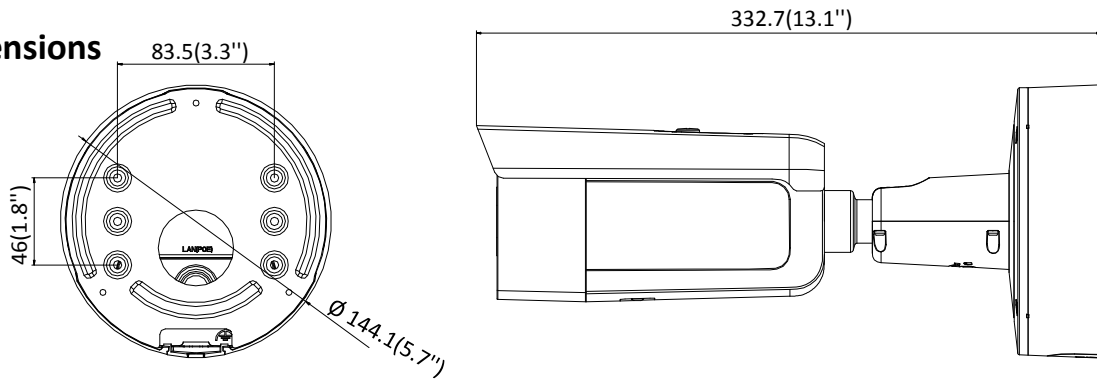

Protection Level	IP66, IK10
Material	Front cover: metal, back cover: metal
Dimensions	Camera: $\Phi 144 \times 332.7$ mm ($\Phi 5.7" \times 13.1"$)
Weight	Camera: 1400 g (3.1 lb.) With package: 2500 g (5.5 lb.)

Available Model:

DS-2CD2665G0-IZS (2.8 to 12 mm)

Dimensions