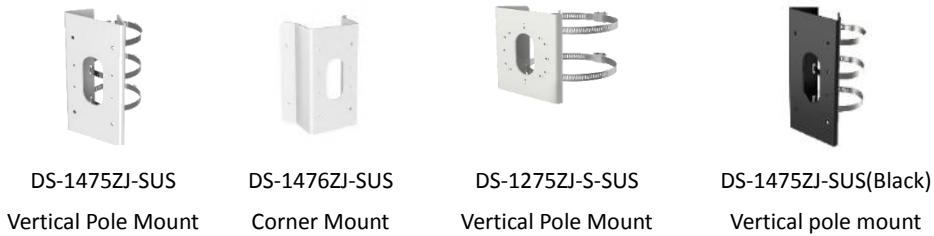

Protection Level	IP66, IK10
Material	Front cover: metal, back cover: metal
Dimensions	Camera: $\Phi 144 \times 332.7$ mm ($\Phi 5.7" \times 13.1"$)
Weight	Camera: 1400 g (3.1 lb.) With package: 2500 g (5.5 lb.)

Available Model:

DS-2CD2665G0-IZS (2.8 to 12 mm)

Dimensions

Unit: mm(inch)

Accessories

Distributed by

**HIKVISION®****Headquarters**

No.555 Qianmo Road, Binjiang District,
Hangzhou 310051, China
T +86-571-8807-5998
overseasbusiness@hikvision.com