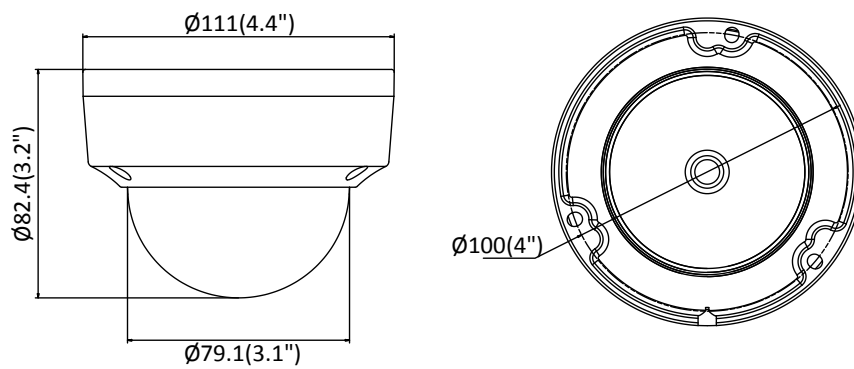

Dimensions	Camera: $\Phi 111 \times 82.4 \text{ mm}$ ($\Phi 4.4'' \times 3.2''$) With package: $134 \times 134 \times 108 \text{ mm}$ ($5.27'' \times 5.27'' \times 4.25''$)
Weight	Camera: 500 g (1.1 lb.) With package: 800 g (1.8 lb.)

Available Model

DS-2CD2165G0-I (2.8/4/6 mm), DS-2CD2165G0-IS (2.8/4/6 mm)

Dimension

Unit: mm (inch)

Accessory