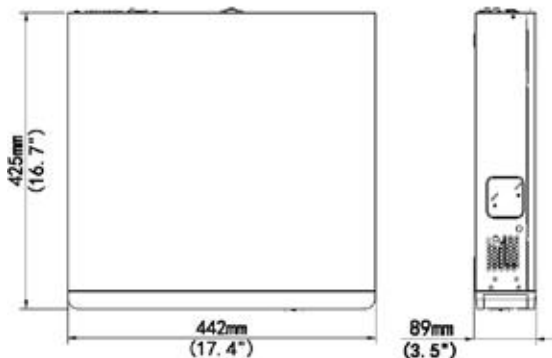

### Specifications

IP Video Input	16-ch
Two-way Audio Input	1-ch, RCA
Incoming Bandwidth	320Mbps
Outgoing Bandwidth	320Mbps
Remote Users	128
Protocols	P2P, UPnP, NTP, DHCP, PPPoE
HDMI/VGA Output	HDMI1/VGA: 1920x1080p/60Hz, 1920x1080p/50Hz, 1600x1200/60Hz, 1280x1024/60Hz, 1280x720/60Hz, 1024x768/60Hz HDMI2: 4K (3840x2160)/60Hz, 4K (3840x2160)/30Hz, 1920x1080p/60Hz, 1920x1080p/50Hz, 1600x1200/60Hz, 1280x1024/60Hz, 1280x720/60Hz, 1024x768/60Hz
Recording Resolution	12MP/8MP/6MP/5MP/4MP/3MP/1080p/960p/720p/D1/2CIF/CIF
Audio Output	1-ch, RCA
Synchronous Playback	16-ch
Corridor Mode Screen	3/4/5/7/9/10/12/16
Decoding format	Ultra 265, H.265, H.264
Live view/Playback	12MP/8MP/6MP/5MP/4MP/3MP/1080p/960p/720p/D1/2CIF/CIF
Capability	3 x 12MP@25, 4 x 4K@30, 8 x 4MP@30, 16 x 1080p@30

SATA	4 SATA interfaces
Capacity	up to 10TB for each HDD
Network Interface	1 RJ45 10M/100M/1000M self-adaptive Ethernet Interface
Serial Interface	1 x RS485
USB Interface	Front panel: 2 x USB2.0 Rear panel: 1 x USB3.0
Alarm In	16-ch
Alarm Out	4-ch
Power Output	12 VDC
Interface	16 independent 100 Mbps PoE network interfaces
Max Power	Max 30W for single port Max 200W in total (12.5W for each)
Supported Standard	IEEE 802.3at
Power Supply	100-240 VAC Power Consumption: ≤ 20 W (without HDD)
Working Environment	-10°C~+55°C (+14°F~+131°F), Humidity ≤ 90% RH (non-condensing)
Dimensions (W×D×H)	442 mm×425mm×89mm [17.4" × 16.7"×3.5"]
Weight (without HDD)	≤ 5.24 Kg(11.55lb)

### Dimensions