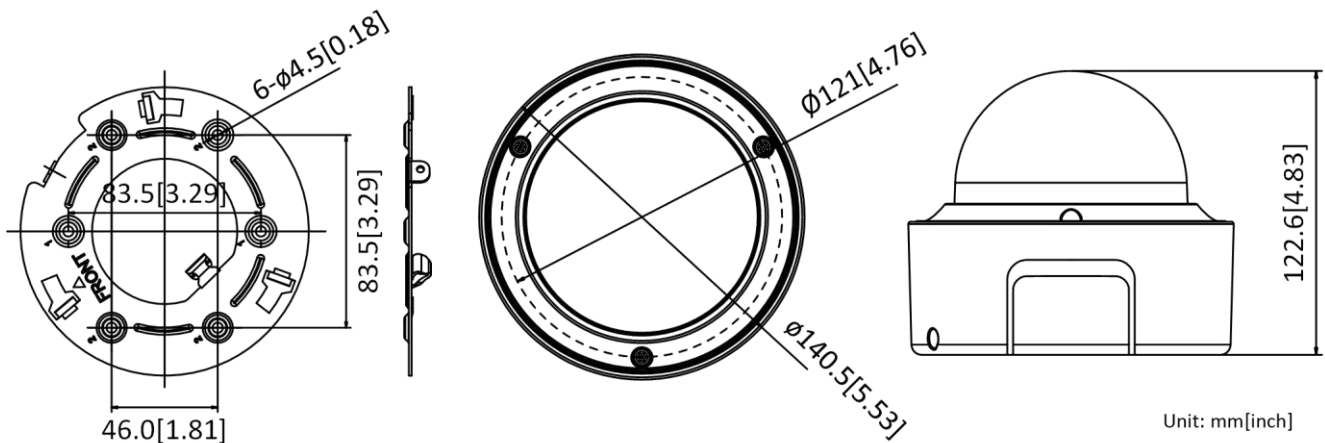

Weight	Camera: approx. 950 g (2.09 lb.) With Package: approx. 1300 g (2.87 lb.)
Approval	
EMC	47 CFR Part 15, Subpart B; EN 55032: 2015, EN 61000-3-2: 2014, EN 61000-3-3: 2013, EN 50130-4: 2011 +A1: 2014; AS/NZS CISPR 32: 2015; ICES-003: Issue 6, 2016; KN 32: 2015, KN 35: 2015
Safety	UL 60950-1, IEC 60950-1:2005 + Am 1:2009 + Am 2:2013, EN 60950-1:2005 + Am 1:2009 + Am 2:2013, IS 13252(Part 1):2010+A1:2013+A2:2015
Chemistry	2011/65/EU, 2012/19/EU, Regulation (EC) No 1907/2006
Protection	Ingress protection: IK10 (IEC 62262:2002)

* Listed resolutions are only selectable options. It does not mean that all streams can work at their maximum resolution at the same time.

Available Model

DS-2CD7126G0/L-IZS (2.8 to 12 mm), DS-2CD7126G0/L-IZS(8 to 32 mm)

* /L: Queue management supported.

Dimension

Accessory