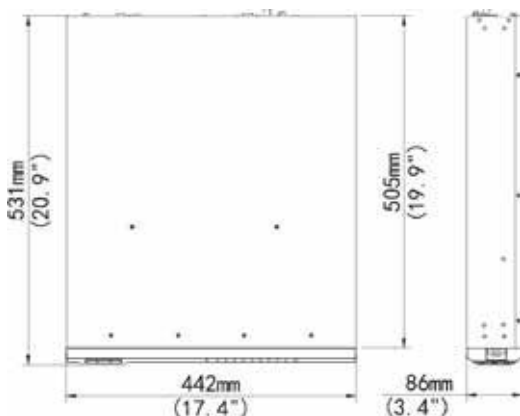

Specifications

IP Video Input	32-ch
Two-way Audio Input	1-ch, RCA
Incoming Bandwidth	320Mbps
Outgoing Bandwidth	320Mbps
Remote Users	128
Protocols	SNMP, P2P, UPnP, NTP, DHCP, PPPoE
HDMI/VGA Output	HDMI1/VGA: 1920x1080p/60Hz, 1920x1080p/50Hz, 1600x1200/60Hz, 1280x1024/60Hz, 1280x720/60Hz, 1024x768/60Hz HDMI2: 4K (3840x2160)/60Hz, 4K (3840x2160)/30Hz, 1920x1080p/60Hz, 1920x1080p/ 50Hz, 1600x1200/60Hz, 1280x1024/60Hz, 1280x720/60Hz, 1024x768/60Hz
CVBS Output	1-ch, BNC
Recording Resolution	12MP/8MP/6MP/5MP/4MP/3MP/1080p/960p/720p/D1/2CIF/CIF
Audio Output	1-ch, RCA
Synchronous Playback	16-ch
Corridor Mode Screen	3/4/5/7/9/10/12/16/32
Decoding format	Ultra 265, H.265, H.264
Live view/ Playback	12MP/8MP/6MP/5MP/4MP/3MP/1080p/960p/720p/D1/2CIF/CIF

Capability	3 x 12MP@25, 4 x 4K@30, 8 x 4MP@30, 16 x 1080P@30, 32 x 960P@25
SATA	8 SATA interfaces
Capacity	Up to 10TB for each HDD
eSATA	1 eSATA interface
VCA Detection	Face detection, Intrusion detection, Cross line detection, Audio detection, Defocus detection, Scene change detection, Auto tracking
VCA Search	Face search, Behavior search
Statistical Analysis	People counting
Array Type	RAID 0, 1, 5, 6, 10
Network Interface	2 RJ45 10M/100M/1000M self-adaptive Ethernet Interfaces
Serial Interface	1 x RS232, 1 x RS485
USB Interface	Rear panel: 2 x USB2.0, 1 x USB3.0
Alarm In	16-ch
Alarm Out	4-ch
Power Supply	100 ~ 240 VAC Power Consumption: ≤ 20 W(without HDD)
Working Environment	-10°C ~ +55°C (+14°F ~ +131°F), Humidity ≤ 90% RH(non-condensing)
Dimensions(W×D×H)	442mm × 531mm × 86mm (17.4" × 20.9" × 3.4")
Weight (without HDD)	≤ 5.13 Kg (11.31 lb)

Dimensions

Rear Panel