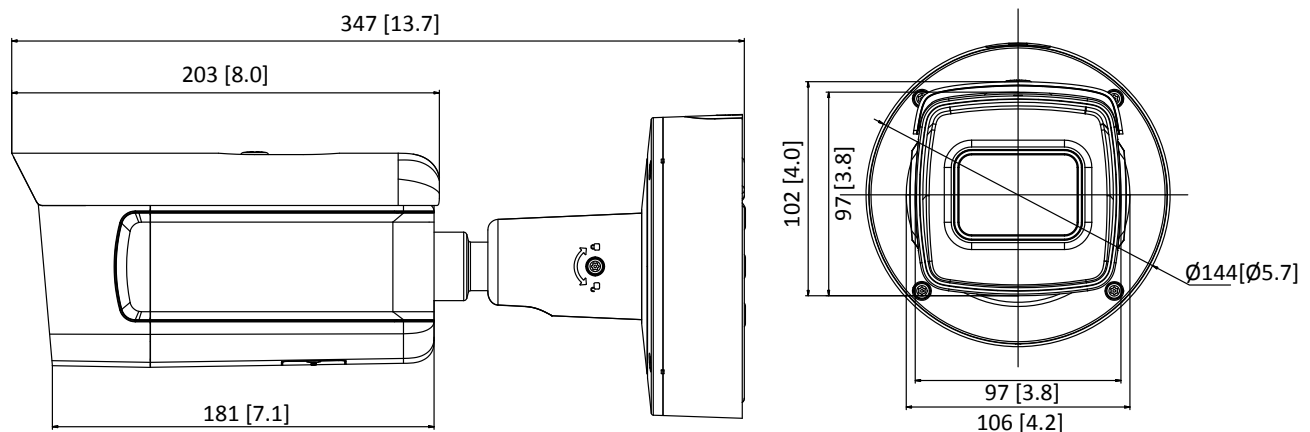

Power Supply	12 VDC $\pm$ 20%, two-core terminal block PoE (802.3at, class 4)
Power Consumption and Current	-IZS: 12 VDC, 1.0 A, max. 12 W; PoE (802.3at, 42.5 V to 57 V), 0.3 A to 0.2 A -IZHS: 12 VDC, 1.3 A, max. 15 W; PoE (802.3at, 42.5 V to 57 V), 0.4 A to 0.3 A
Protection Level	IP67, IK10
Heater	-H: yes
Material	Aluminum alloy
Dimensions	Camera: $\Phi 144 \times 347$ mm ($\Phi 5.7'' \times 13.7''$) With package: $405 \times 190 \times 180$ mm ($15.9'' \times 7.5'' \times 7.1''$)
Weight	Camera: approx. 2.45 kg (5.40 lb.) With package: approx. 2.7 kg (5.95 lb.)

* Listed resolutions are only selectable options. It does not mean that all streams can work at their maximum resolution at the same time.

Available Model

DS-2CD5A85G0-IZS(2.8–12 mm), DS-2CD5A85G0-IZHS(2.8–12 mm)

*-H: Heater supported.

Dimension

Unit: mm[inch]

Accessory