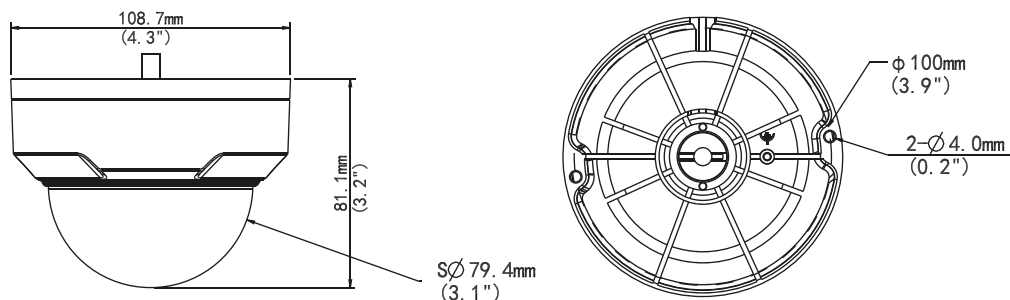

## Specifications

Sensor	1/3", 8.0 megapixel, progres86.5°sive scan, CMOS				
Lens	2.8mm@F2.0				
DORI Distance	Lens(mm)	Detect(m)	Observe(m)	Recognize(m)	Identify(m)
	2.8mm	84	33.6	16.8	8.4
Angle of View (H)	112.7°				
Angle of View (V)	60.1°				
Angle of View (D)	146.5°				
Adjustment angle	Pan: 0°-360°	Tilt: 0°-90°		Rotate: 0°-360°	
	Shutter				
Shutter	Auto/Manual, 1-1/100000 s				
Minimum Illumination	Colour: 0.05 Lux (F2.0, AGC ON)				
	0Lux with IR				
Day/Night	IR-cut filter with auto switch (ICR)				
Digital noise reduction	2D/3D DNR				
S/N	>56dB				
IR Range	30-50m IR range				
Wavelength	850nm				
IR On/Off Control	Auto/Manual				
Defog	Digital Defog				
WDR	120dB				
Video Compression	Ultra 265, H.265, H.264, MJPEG				
H.264 code profile	Baseline Profile, Main Profile				
Frame Rate	Main Stream:8MP (3840*2160): Max. 20 fps;5MP(2944*1656): Max. 30 fps;				
	4MP(2560*1440): Max. 30 fps; 2MP(1920*1080): Max. 30 fps				
	Sub Stream:720P (1280*720): Max. 20 fps				
Video Bit Rate	Third Stream:4CIF (704*576): Max. 20 fps				
OSD	128 Kbps-16 Mbps				
OSD	Up to 4 OSDs				
Privacy Mask	Up to 4 areas				

## Dimensions

86